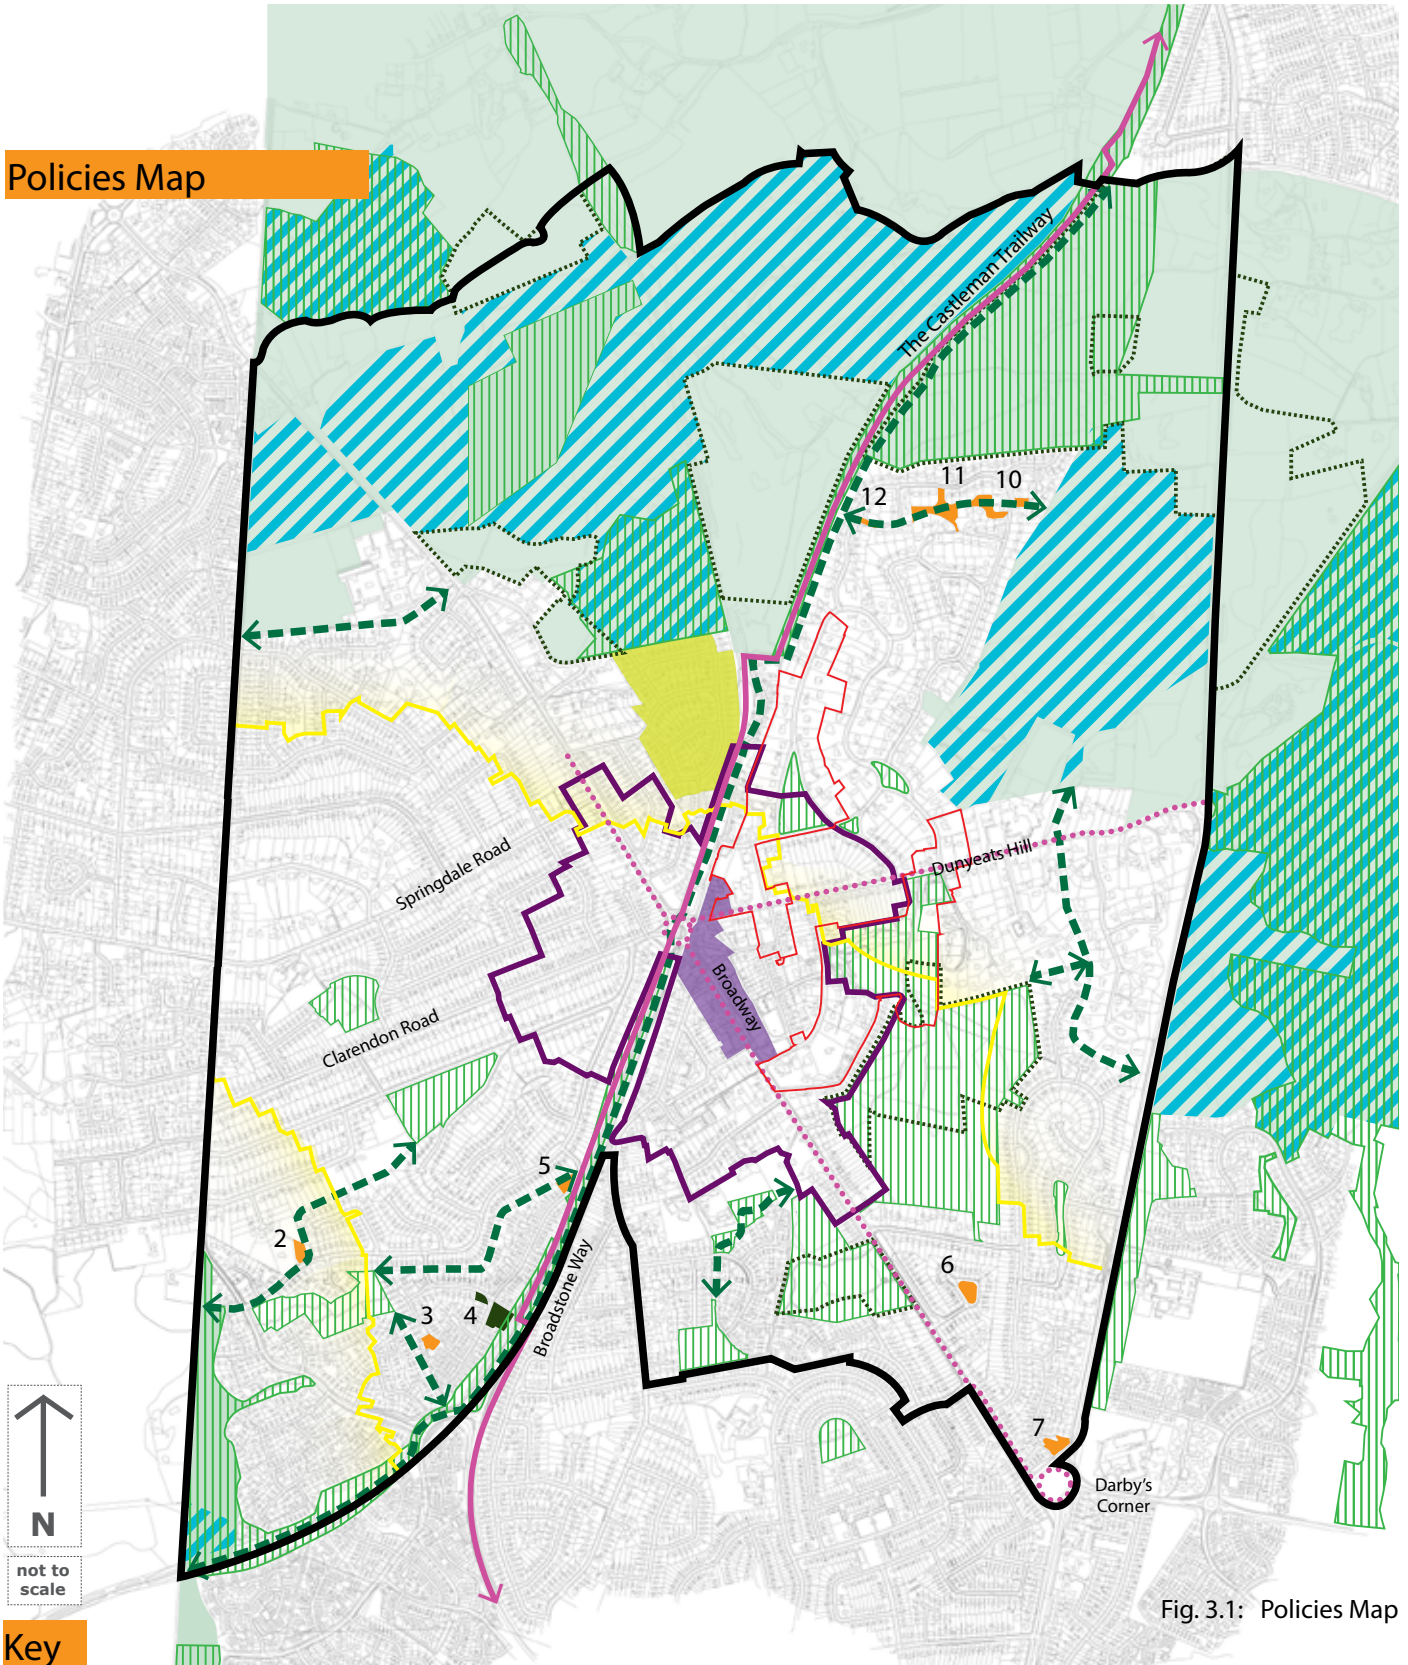

Policies Map

Fig. 3.1: Policies Map

Key

- Neighbourhood Plan Area
- Greenbelt
- Sites of International Nature Conservation Importance & Sites of Special Scientific Interest
- 400m Heathland Buffer
- Local Sites of Biodiversity
- Central Shopping Area
- Inner Zone - within 5min Walk of Central Shopping Area
- Local Green Space (Lytchett Drive)
- Open Space
- Open Space & Allotments
- Conservation Area
- Fairview Estate Special Character Area
- Wildlife Corridors
- National Cycle Network Route 25
- Proposed Cycleway